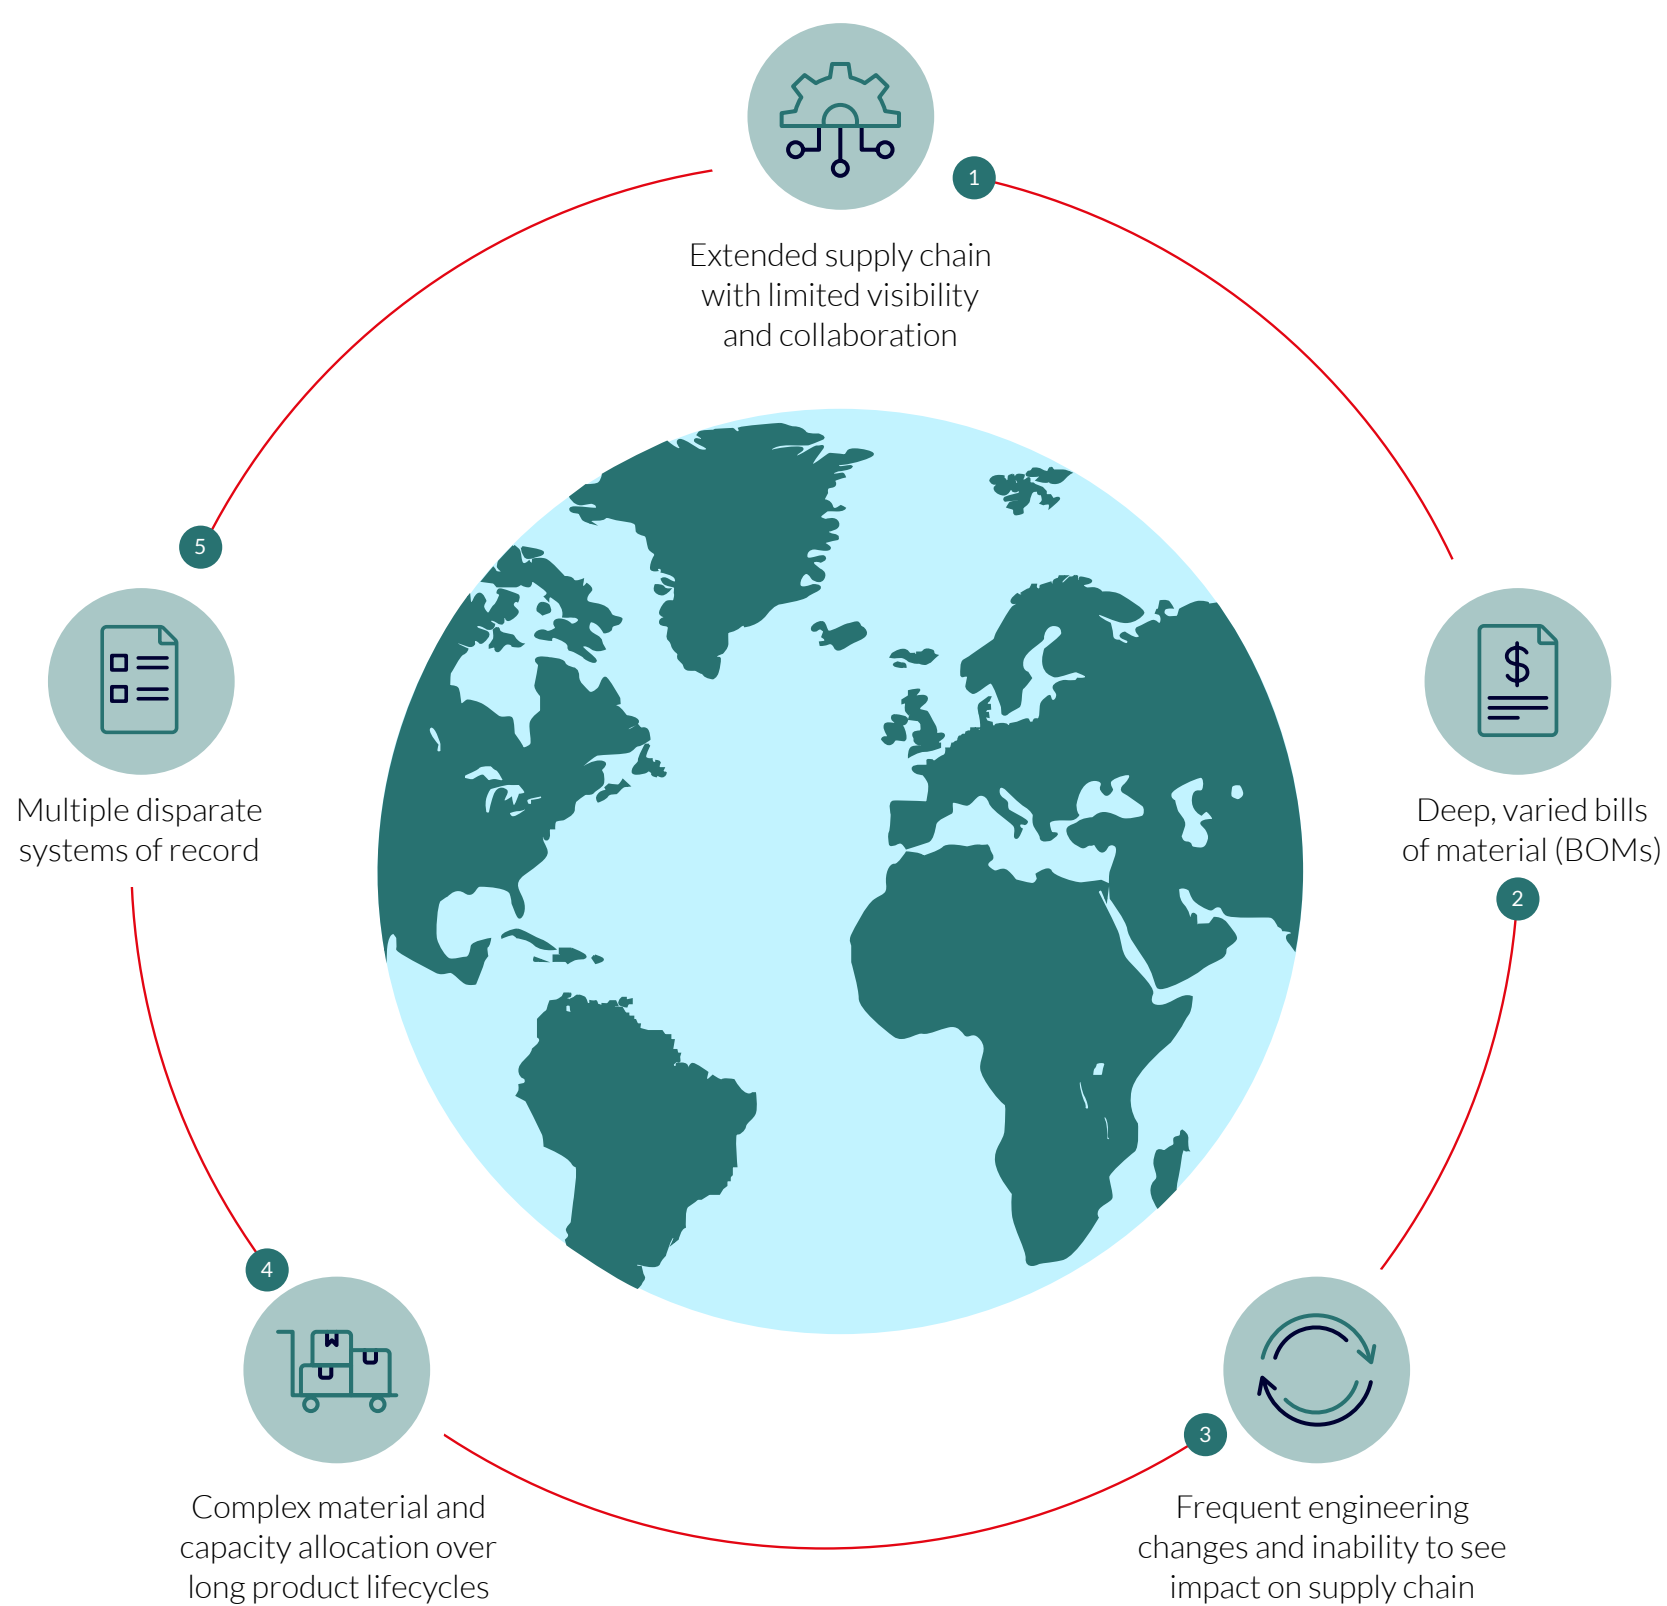

What are your supply chain pain points?

As production rates fluctuate, A&D companies struggle to control costs while delivering on time. Supply chain challenges make it hard to respond to volatility and meet goals without end-to-end orchestration.

Tame complexity. Master uncertainty.

Digital transformation happens faster than you think.

We can get you there sooner with the fastest end-to-end supply chain management go-lives on the market.

[Find out more](#)