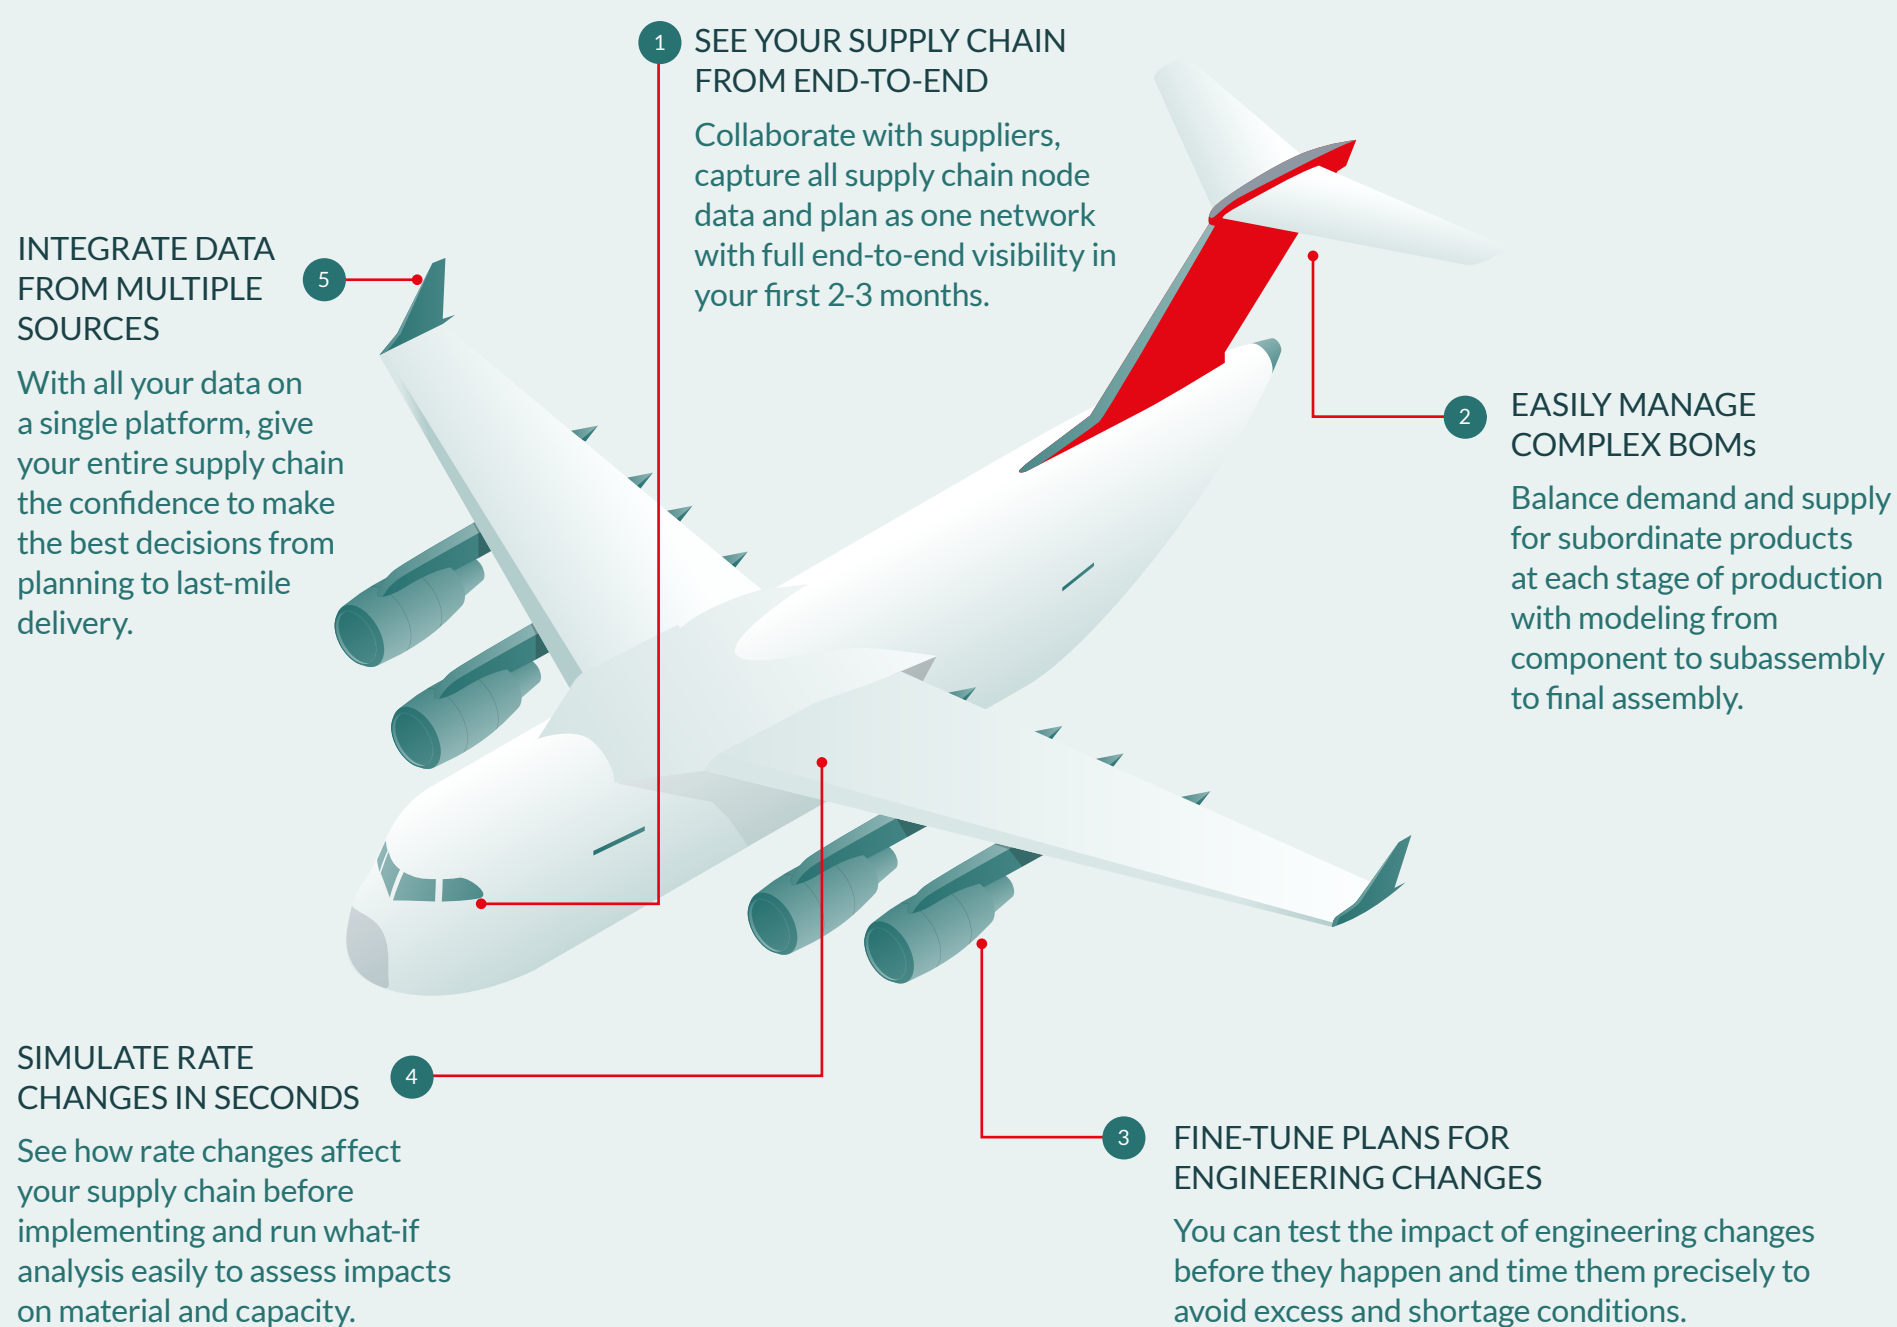

What are your supply chain pain points?

As production rates fluctuate, A&D companies struggle to control costs while delivering on time. Supply chain challenges make it hard to respond to volatility and meet goals without end-to-end orchestration.

Tame complexity. Master uncertainty.

Digital transformation happens faster than you think.

We can get you there sooner with the fastest end-to-end supply chain management go-lives on the market.

[Find out more](#)