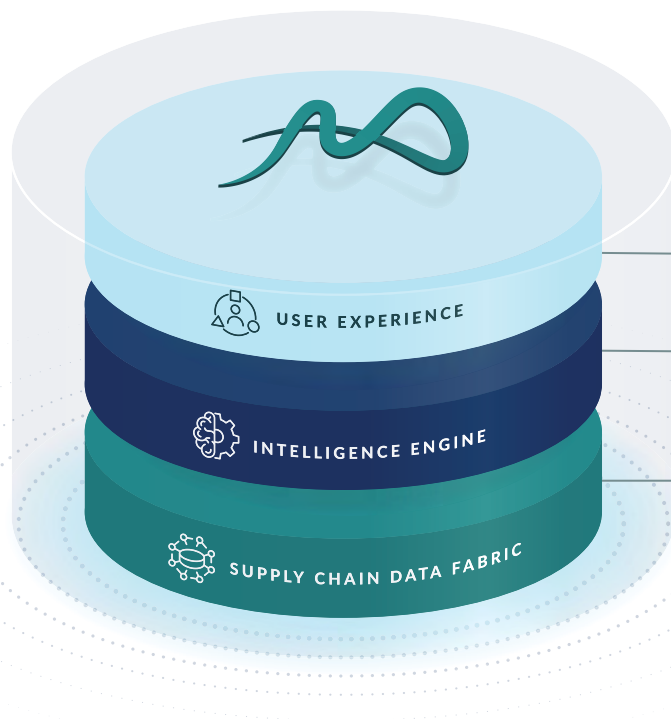

---

ED SCOTT, CHIEF PROGRAM MANAGER,  
NATIONAL INSTRUMENTS

# Intelligent decision-making at your fingertips.

Maestro infuses AI across your supply chain in an approachable way to help you get to smarter decision-making, faster and at a lower total cost.